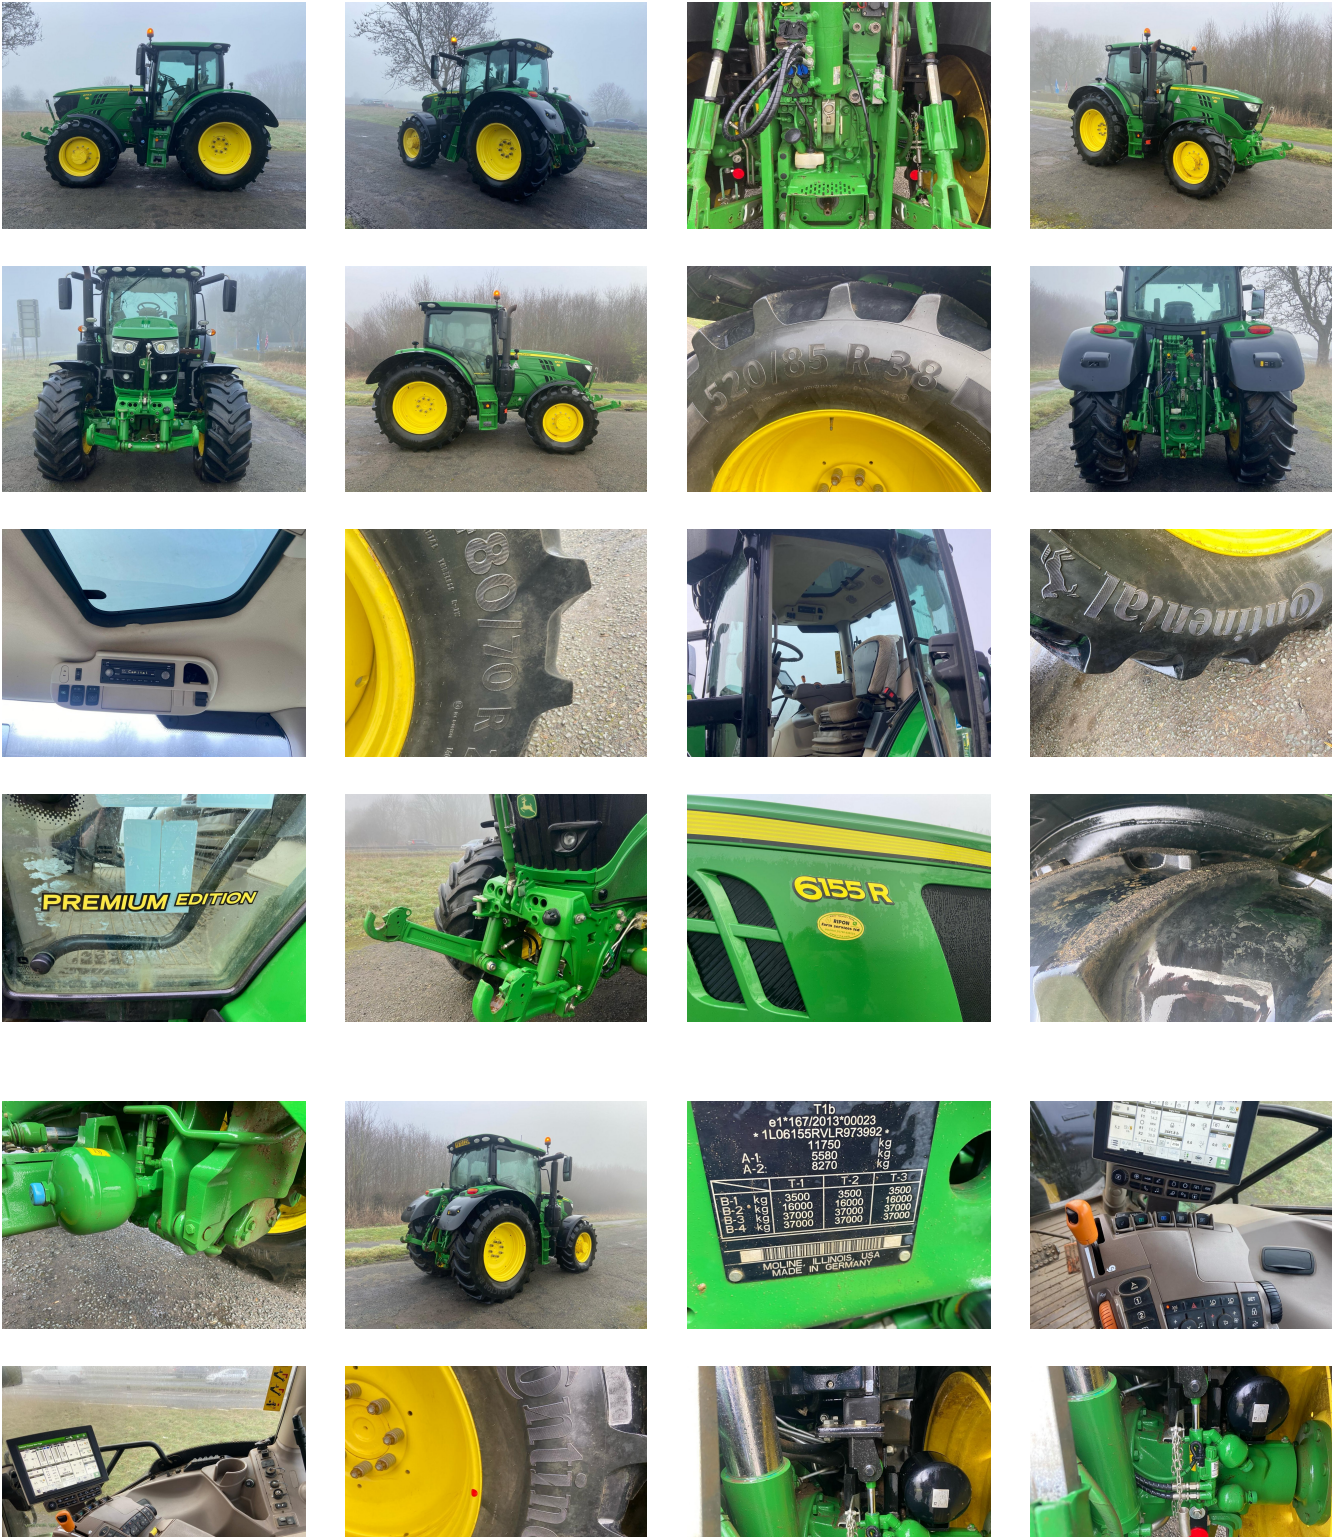

Stock no:	11111214
Location:	Market Weighton
Manufacturer:	John Deere
Model:	6155R
Year:	2021
Operation hrs:	2262

More images

T1b		e1*1672013*00023	
1L06155RVLR373992		11750 kg	
A-1	5580 kg		
A-2	8270 kg		
	T-1	T-2	T-3
B1-1	3500 kg	3500	3500
B1-2	18000	18000	18000
B1-3	37000	37000	37000
B1-4	37000	37000	37000
MOBILE LINKS, USA MADE IN GERMANY