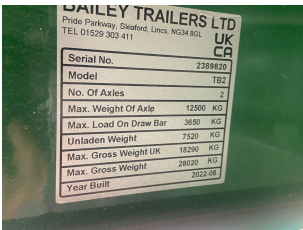

Bailey TB2 20T Trailer

£24950 ex VAT

Description

c/w 6.6m x 2.5m x 1.675m body, air / oil brakes, ABS, arched front window, hydraulic rear door, grain chute, high vis strips, extra lights on rear door, metal mudguards with mud flaps, rollover sheet, swivel towing eye, 445/65R22.5 tyres.

Please make contact before travelling to view machinery to find exact location

[See this product on our website](#)

Specification

Stock no: 11124026

Location: Ripon

Manufacturer:

Bailey

Model:

TB2 20T Trailer

More images

BAILEY TRAILERS LTD	
Pride Parkway, Skefford, Lincs, NG34 8GL	
TEL 01529 303 411	
UK CA	
Serial No.	2389820
Model	TB2
No. Of Axles	2
Max. Weight Of Axle	12500 KG
Max. Load On Draw Bar	3650 KG
Unladen Weight	7520 KG
Max. Gross Weight UK	15200 KG
Max. Gross Weight	28020 KG
Year Built	2022.08